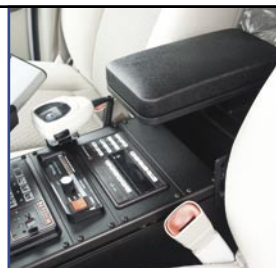

NEW
2006-2007 Ford
Explorer
Public Safety Vehicle Products

Value & Convenience

Each console comes standard with 2 lighter outlets with caps & a dual cup holder slotted for mug handle.

Easy Installation

Simply unbolt the OEM console and replace with the C-VS-1600-EXPL. Console is designed to use existing OEM mounting brackets. No drilling or modification to vehicle or OEM console is required.

C-VS-1600-EXPL shown with optional accessory pocket and mic clip bracket

This new vehicle-specific OEM replacement console provides professional and custom appearance. The console is manufactured from laser cut steel to precisely fit OEM dash trim and floor shifter. The formed steel housing and extruded aluminum top frame provide strength for mounting up to 16" of emergency equipment.

Recommended Options

Mic Clip Bracket

The C-MCB is an effective & versatile way to hold your radio mic.

Large Padded Armrest

The C-ARM-3 "flip-up" armrest is comfortable yet extra durable.

Accessory Pocket

Order the C-AP accessory pocket for more internal storage space.