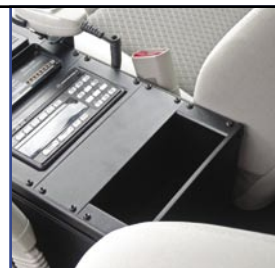

NEW
2006-2007 Ford
Explorer
Public Safety Vehicle Products

Value & Convenience

Each console comes standard with 2 lighter outlets with caps & a dual cup holder slotted for mug handle.

Easy Installation

Simply unbolt the OEM console and replace with the C-VS-1600-EXPL. Console is designed to use existing OEM mounting brackets. No drilling or modification to vehicle or OEM console is required.

C-VS-1600-EXPL shown with optional accessory pocket and mic clip bracket

This new vehicle-specific OEM replacement console provides professional and custom appearance. The console is manufactured from laser cut steel to precisely fit OEM dash trim and floor shifter. The formed steel housing and extruded aluminum top frame provide strength for mounting up to 16" of emergency equipment.

Recommended Options

Mic Clip Bracket

The C-MCB is an effective & versatile way to hold your radio mic.

Large Padded Armrest

The C-ARM-3 "flip-up" armrest is comfortable yet extra durable.

Accessory Pocket

Order the C-AP accessory pocket for more internal storage space.