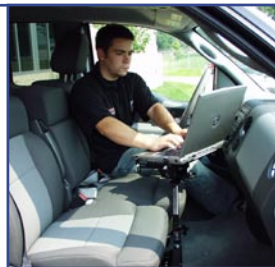

Telescoping Computer Base

Secure your laptop to a TCB base. Height adjustable with dual articulating discs allow for perfect adjustment.

C-TCB-24