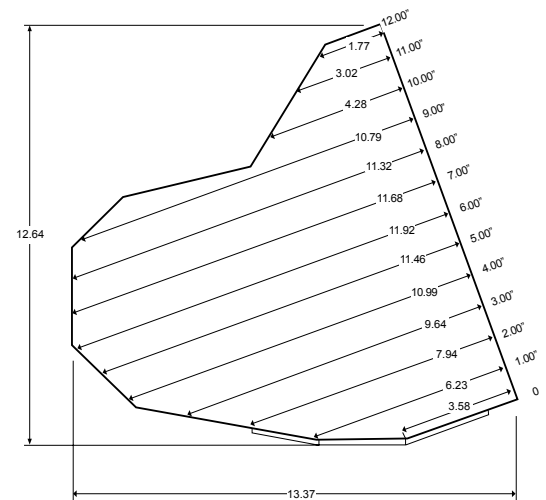

Control Head Depth Chart

12" Under Dash Vehicle Specific Console for 2008 Ford F-Series Pick-Up F-250, 350, 450 & 550

- Includes filler plates (FP) and/or equipment brackets (EB) to completely enclose mounting area less internal mount options
- Under dash console
- 12" maximum depth near the center of the console
- No vehicle mounting kit required
- If vehicle has OEM center console, it will block the lower three inches (3") of console face plates