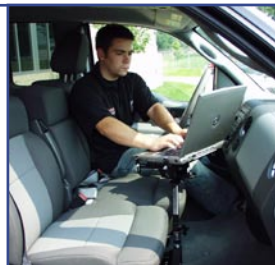

Telescoping Computer Base
Secure your laptop to a TCB base. Height adjustable with dual articulating discs allow for perfect adjustment.

C-TCB-24