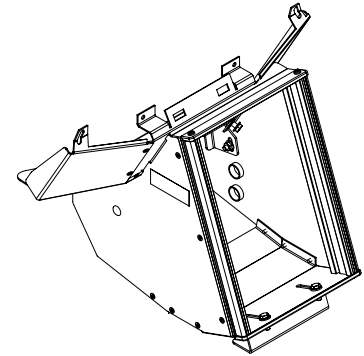

Manufactured by:

NEW

2008 Ford F-Series

F250, F350, F450, and F550 Vehicle Specific Console

C-VS-1200-F250-1 shown with optional mic clip brackets.

Easy Installation

No vehicle mounting kit is required. No permanent modifications required.

Control Head Depth Chart

12" Under Dash Vehicle Specific Console for 2008 Ford F-Series Pick-Up F-250, 350, 450 & 550

- Includes filler plates (FP) and/or equipment brackets (EB) to completely enclose mounting area less internal mount options
- Under dash console
- 12" maximum depth near the center of the console
- No vehicle mounting kit required
- If vehicle has OEM center console, it will block the lower three inches (3") of console face plates

Other Recommended Products for 2008 Ford F-Series Trucks

Part # C-VS-1200-F250-1

Cupholder
The C-CUP2-E-C cupholder easily attaches to this VS console with bracket included. Cupholder easily pops out for cleaning.

For bucket seats only.

C-3010 & C-AP-1395 (-L) shown

Questar®
Designed specifically for rooftop mounting. Much easier to operate than pillar mounted spotlights. Perfect for right or left hand operation. 300,000 candlepower!
CD-QS-3 or 4 recommended