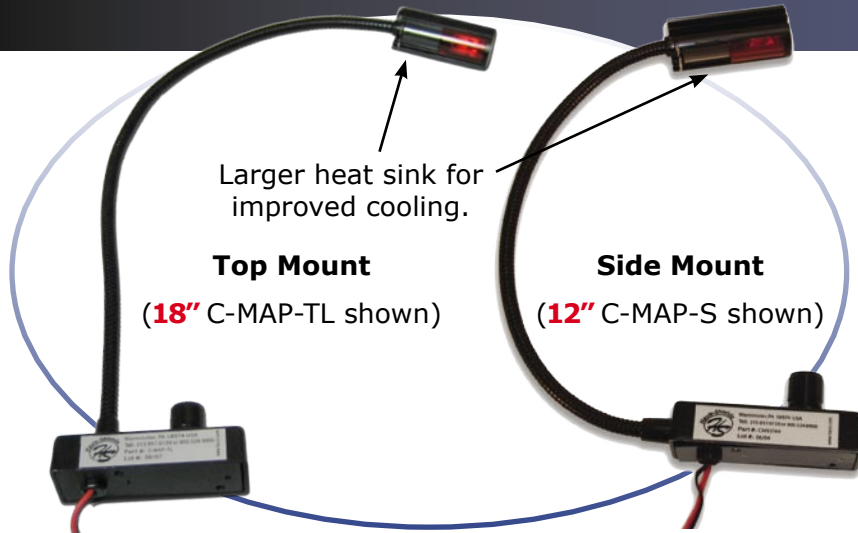

Manufactured by:

NEW

12" or 18"

Halogen Map Light

Side or Top Mount Available

Standard red lens cover and dimmer switch reduces nighttime vision loss.

Easy to slide lens for red or white light. Permanent red lens will not fall out!

Larger heat sink for improved cooling.

Top Mount

(18" C-MAP-TL shown)

Side Mount

(12" C-MAP-S shown)

Top or Side Mount Gooseneck Map Light available in 12" or 18" for your mounting needs.

Map Lights by Havis-Shields

The new Havis-Shields Map Light features a bright 5 watt halogen lamp and a high-quality dimmer switch giving precisely the right amount of light for any task. Havis-Shields offers the widest variety of accessories and options in the industry for your mobile office solution. Available in 12" or new longer 18" in length.

- Provides wider beam and more light than LED models
- Available with either top-mounted or side-mounted gooseneck
- Easy-to-slide permanent red lens for red or white light
- Permanent clear lens to prevent accidentally touching the lamp
- Durable construction, with die-cast housing and long-life flexible gooseneck (12" or 18" in length)
- High-quality dimmer switch
- Lamp is 5 watt T3 bi-pin (draws .42 amps @ 12VDC)
- 12" wire lead (18 gauge) with stripped ends.
- 12" light standard on C-ML; C-ML-MCB; C-ML-LP; C-ML-LP2; C-ML-PS2; C-ML-MLB; C-ML-1.