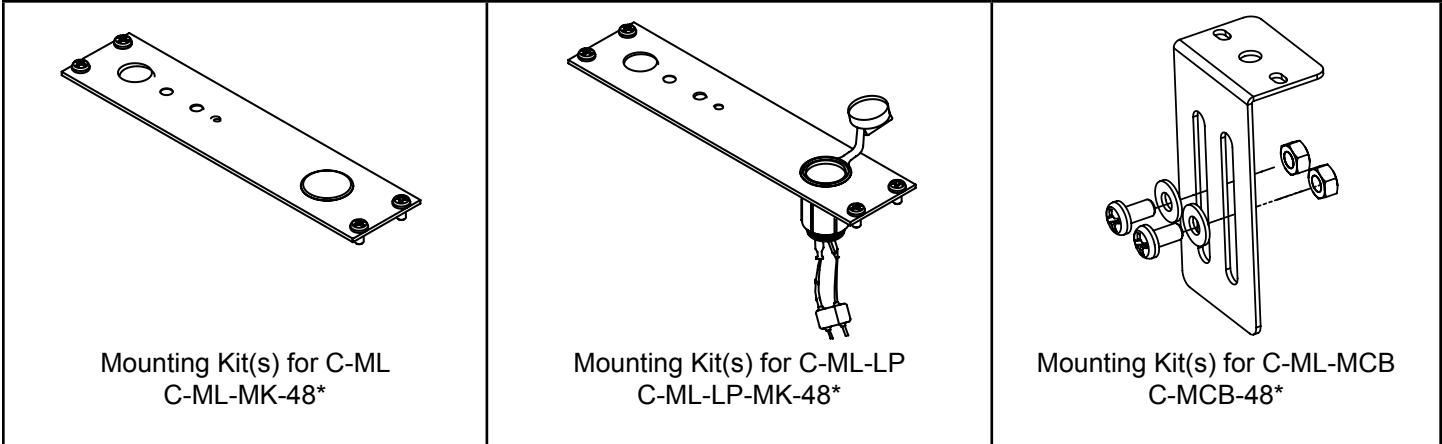

- Provides wider beam and more light than LED models
- Available with either top-mounted or side-mounted gooseneck
- Easy-to-slide permanent red lens for red or white light
- Permanent clear lens to prevent accidentally touching the lamp
- Durable construction, with die-cast housing and long-life flexible gooseneck (12" or 18" in length)
- High-quality dimmer switch
- Lamp is 5 watt T3 bi-pin (draws .42 amps @ 12VDC)
- 12" wire lead (18 gauge) with stripped ends.
- 12" light standard on C-ML; C-ML-MCB; C-ML-LP; C-ML-LP2; C-ML-PS2; C-ML-MLB; C-ML-1.

Manufactured by:

NEW

Halogen Map Light

Mounting Kit

48 Pack... SAVE!

Holes are pre-drilled to accept old & new map light.

Part Number	Description
C-ML-MK-48	48 Pack 2" Plate Only w/Hardware for Map Light (Map Light not included) – Includes wire harness
C-ML-LP-MK-48	48 Pack 2" Plate Only w/Lighter Outlet & Hardware for Map Light (Map Light not included) – Includes wire harness
C-MCB-48	48 Pack Mic Clip Bracket w/Hardware for Map Light or Mic Clip (Map Light or Mic Clip not included)