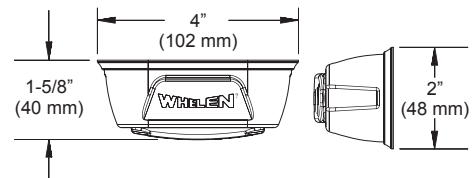

LINZ6™ Super-LED Lighthouse

Available in Red, Amber, White & Blue

Form# LINZ0908

© 2008 Whelen Engineering Co., Inc. Printed in U.S.A.
Whelen Engineering Inc. reserves the right to upgrade and improve products without notice.
NASCAR® is a registered trademark of the National Association for Stock Car Auto Racing, Inc.
Code No. 12221A-0908

Whelen Products
are proudly made
in the U.S.A.

WHELEN®

ENGINEERING COMPANY, INC.

51 Winthrop Road
Chester, CT 06412-1036
(860) 526-9504 • Fax (860) 526-4078
www.whelen.com

Engineers for the Emergency Warning Industry