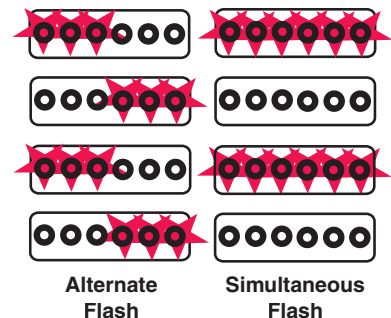

LINZ6™ Super-LED Lighthouse

Available in Red, Amber, White & Blue

Form# LINZ0908

© 2008 Whelen Engineering Co., Inc. Printed in U.S.A.
Whelen Engineering Inc. reserves the right to upgrade and improve products without notice.
NASCAR® is a registered trademark of the National Association for Stock Car Auto Racing, Inc.
Code No. 12221A-0908

Whelen Products
are proudly made
in the U.S.A.

WHELEN®

ENGINEERING COMPANY, INC.

51 Winthrop Road
Chester, CT 06412-1036
(860) 526-9504 • Fax (860) 526-4078
www.whelen.com

Engineers for the Emergency Warning Industry