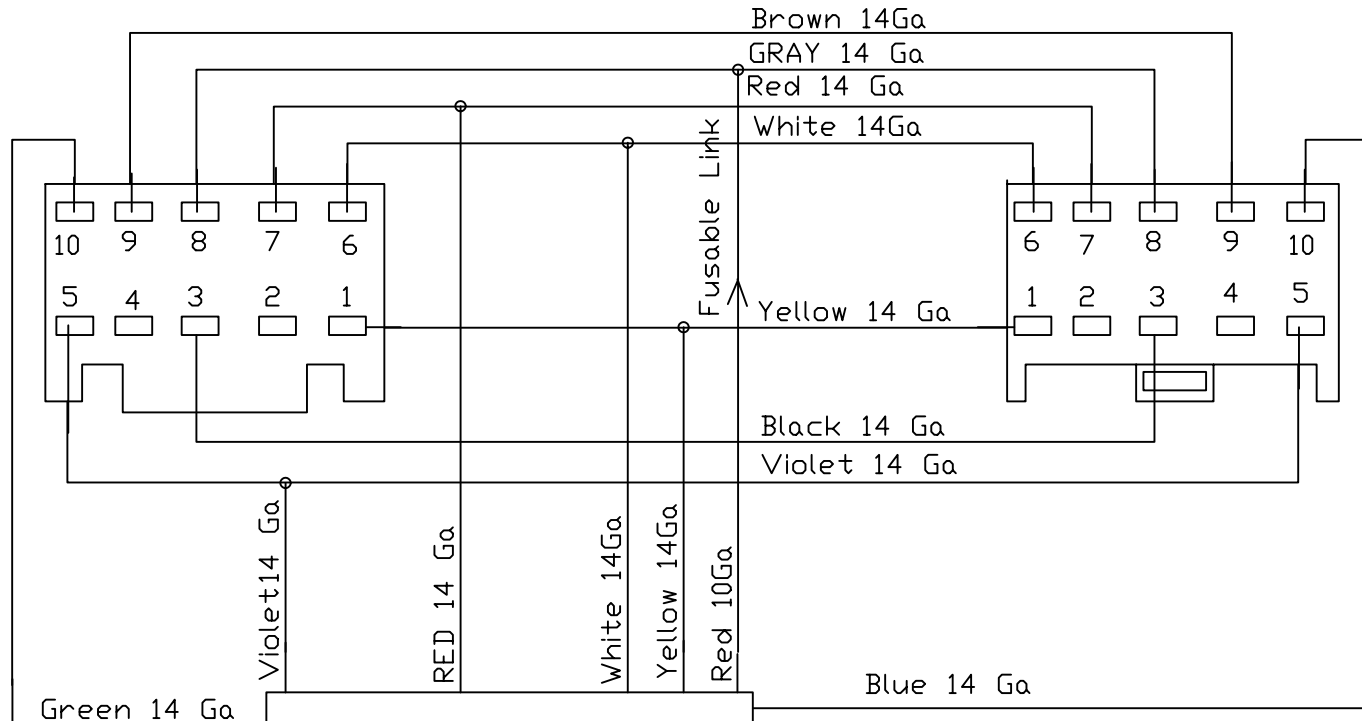

TO HARNESS
 PN. 7282-5564-40
 USE PIN NO 7116-4112-02

TO IGNITION SWITCH
 PN. 7283-5564-40
 USE PIN NO 7114-4112-02

SEC-SI440TH-SL
 Crown Vic.

Secure Idle	
Chassis Make	Year
FORD CROWN VIC	2005
Title	
IGNITION CONNECTORS	
Size	Dwg No:
A	01-0046

Connect to Pin 1 of
 Connector E on the
 SmartLink

*gun lock release disable