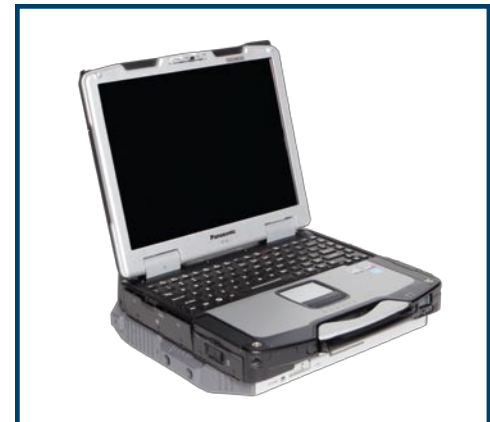

Havis Ledco Docking Station for Panasonic CF-29* and CF-30

Panasonic
TOUGHBOOK
TESTED

MIL-STD-810F
COMPLIANT

When rugged counts

The new Havis® Ledco® Docking Station for the Panasonic CF-28*, CF-29* and CF-30 is the lightest, strongest Panasonic compatible dock on the market providing the safest, most reliable solution for mobile computing applications.

Smallest Footprint

The lightest weight of any comparable product, taking up less cabin space than any other dock currently available.

Insightful Design

The DS-CFX2-P is the only unit with a spring mechanism in the docking head, maximizing device uptime.

Tested to the highest standards

MIL-STD-810F shock and vibration tests, Cycle tested, EMC compliant, and a 30 mph crash test (SAE J1455).

Top: DS-CFX2-P with a docked Panasonic Toughbook CF- 30

Bottom: Spring loaded, floating docking head

* Panasonic Toughbook CF-28 and CF-29 only compatible with Part # DS-CFX2-Legacy (see note on back)

Havis Ledco Docking Station for Panasonic CF-29* and CF-30

Certifications

- Vibration Testing: MIL-STD 810F 514.5
- 30 MPH Crash Test (SAE J1455)
- -23° to +60° C Operating Test
- Electro Magnetic Compatibility Compliant
- Cycle Test: Latch Handle & Docking/Connectors Mechanism tested to 30,000 cycles