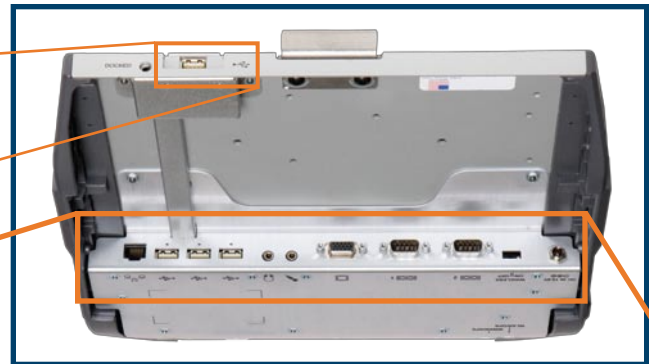

Havis Ledco Docking Station for Panasonic CF-29* and CF-30

Certifications

- Vibration Testing: MIL-STD 810F 514.5
- 30 MPH Crash Test (SAE J1455)
- -23° to +60° C Operating Test
- Electro Magnetic Compatibility Compliant
- Cycle Test: Latch Handle & Docking/Connectors Mechanism tested to 30,000 cycles

Specifications (Part # DS-CFX2-P)

Height: 3.8" (9.5 cm)
Width: 12.4" (31.5 cm)
Depth: 11.9" (29.9 cm)
Weight: 4.34 lbs (1.97 kg)
Construction: Aircraft grade aluminum uni-body with reinforced nylon impact resistant plastic side rails

Port Replication (Part # DS-CFX2-P shown)

RJ45 Ethernet

3 USB 2.0 Ports

Speaker/Mic

VGA

DB9 Serial Ports

Wireless On/Off Switch

Threaded Power Input

Part #	USB 2.0	DB9 Serial	RJ45 Ethernet	VGA	LED Dock Diagnostics	LED for USB Status	Cable Exiting	Antenna: Single Hi-Gain	Antenna: Dual Hi-Gain
DS-CFX2-P	4	2	1	1	Limited	No	Front	Optional (DS-CFX2-P-HGS)	Optional (DS-CFX2-P-HGD)
DS-CFX2-Legacy*	6	2	1	1	Yes	Yes	Rear	Optional (DS-CFX2-HGS)	Optional (DS-CFX2-HGD)
DS-CFX2-ND	-	-	-	-	No	No	-	No	No

- On-site fleet audits and installation training
- Demo equipment programs and presentations
- Dedicated customer service
- Standard Three-Year Warranty on all units
- Extended Plus Warranty available

* Panasonic Toughbook CF-28 and CF-29 only compatible with Part # DS-CFX2-Legacy, requires Panasonic approval for all other models