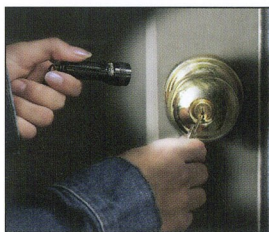

www.mega-technical.com

MEGA-TECH

1-800-700-7937

Phone: (780) 438-9330

Fax: (780) 435-7606

6909 - 76 Avenue
Edmonton, AB T6B 0A9