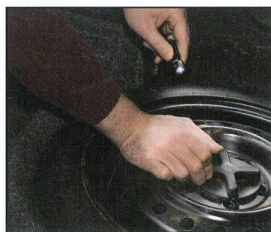

www.mega-technical.com

MEGA-TECH

1-800-700-7937

Phone: (780) 438-9330

Fax: (780) 435-7606

6909 - 76 Avenue
Edmonton, AB T6B 0A9