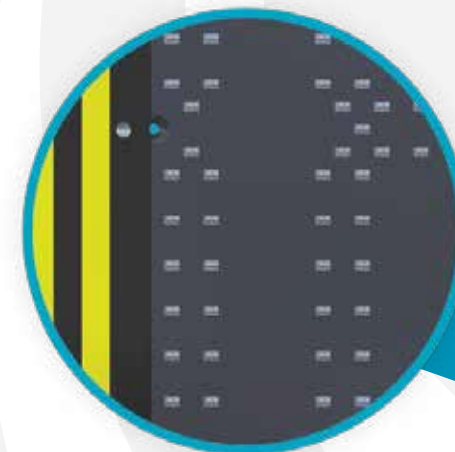

SafeSpace EVOLUTION 12

The SafeSpace Evolution 12 offers the cost benefit and compact footprint of an entry-level sign with MUTCD approved 12" digits. With bright 3 digit speed display, it also offers speed activated digit color changes to alert speeders.

Both signs come with **one full year of cloud service.**

Double LED display that allows for the display of **multicolor warnings.**