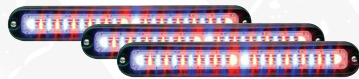

SPECS

- 12 VDC
- Less than 10 amp draw with siren and lights running
- SignalAlert™ 75 Default Flash Patterns
- Universal mounting kit for speaker with U-Bolt, C-Clamp, and wrench included
- All necessary harnesses and cables for easy plug-and-play installation
- Durable, weather-resistant carrying case with wheels
  - 24.1" (61.21cm) L x 16.1" (40.89cm) H x 10.1" (25.65cm) D

ATLAS1	Self-Contained Vehicle Warning Kit, Includes (1) Carrying Case, (1) HHS3200 with Handheld CANCTL5 Control Head, (3) PSJ02FCR DUO™ Mega T-Series Red/Blue Lightheads, (1) Avenger II Model AVC21RB, and (1) SA315P Speaker

Mega T-Series
Designed for durability and versatility, ready to quick-mount anywhere on the interior of any vehicle