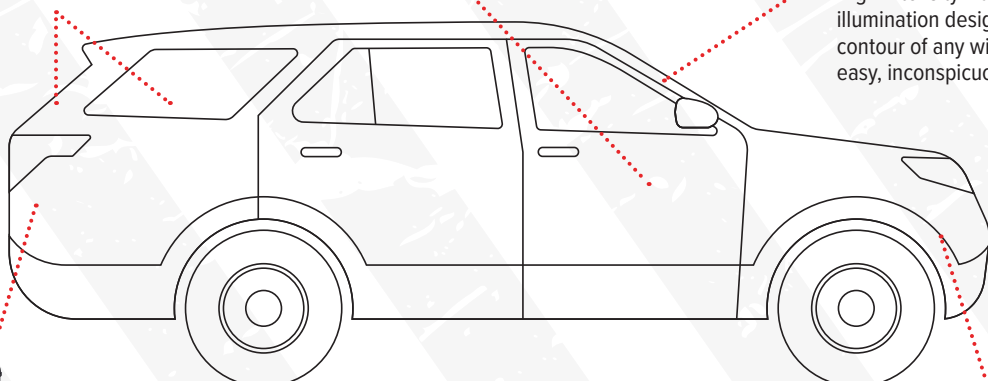

FEATURES

- **HHS3200 Siren Amplifier**
  - Wail, Yelp, Piercer, Manual Siren, and Airhorn preset default tones
  - 5-year warranty
- **CANCTL5 Handheld Controller**
  - 2-year warranty
- **Mega T-Series® Lightheads (3)**
  - Red/Blue
  - 10-year warranty
- **Dual Avenger® II Dash Light**
  - Red/Blue
  - 5-year warranty
- **SA315P Speaker**
  - 2-year warranty

SPECS

- 12 VDC
- Less than 10 amp draw with siren and lights running
- SignalAlert™ 75 Default Flash Patterns
- Universal mounting kit for speaker with U-Bolt, C-Clamp, and wrench included
- All necessary harnesses and cables for easy plug-and-play installation
- Durable, weather-resistant carrying case with wheels
  - 24.1" (61.21cm) L x 16.1" (40.89cm) H x 10.1" (25.65cm) D

ATLAS1	Self-Contained Vehicle Warning Kit, Includes (1) Carrying Case, (1) HHS3200 with Handheld CANCTL5 Control Head, (3) PSJ02FCR DUO™ Mega T-Series Red/Blue Lightheads, (1) Avenger II Model AVC21RB, and (1) SA315P Speaker

Mega T-Series
Designed for durability and versatility, ready to quick-mount anywhere on the interior of any vehicle

CANCTL5
Conveniently manage all components from a single handheld combination controller and microphone

Avenger II
High-intensity warning and illumination designed to fit the contour of any windshield for easy, inconspicuous placement

Access Port
Allows wire pass-through for easy installation and clean wire management

Carrying Case
Durable, weather-resistant with wheels

HHS3200
Siren amplifier features standard switching and is built to last in a durable molded housing

SA315P Speaker
Compact and powerful, perfect for a variety of applications

⚠ WARNING: This product may contain chemicals known to the State of California to cause cancer and birth defects or other reproductive harm. For more information, visit whelen.com/regulatory.